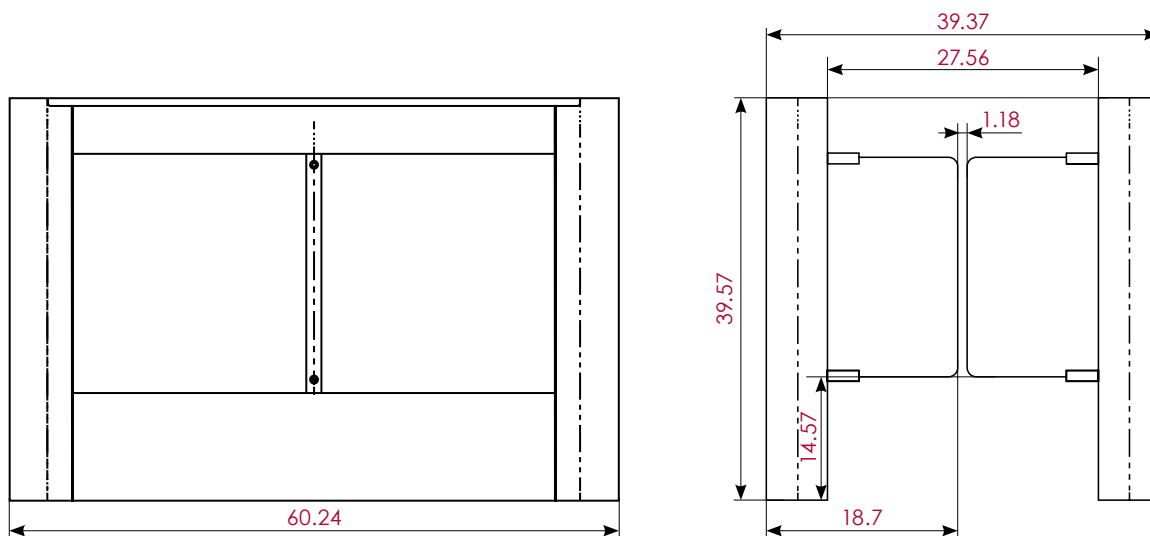

Porta | Turnstiles

DATA SHEET, Page 2 of 2

Our solutions create new opportunities

Specifications:

Sizes:

Post height
39.57 in
Post length
60.24 in
Post width
6.02 in
Passage width
27.56 in
Passage width Porta-SCP
34.41 in

Weight:

187.39 lb

Material:

Casing
polished stainless steel
brushed stainless steel
Flaps
flaps made of high-impact glass;
flaps with plastic cover plates for
wider pass

Gear

Electric

Connection Method:

Dry contact

Capacity:

30 persons/min. and more

Torque of the flap mechanism:

20 nm $\pm$ 10%

Sensor Type:

Mech type

Power Requirements:

110 V $\pm$ 20% @ 80 W

Indicators:

Red Green Amber LED, Beeper

IP Rating:

IP 40

Operating Temperature:

+32...+113°F (0...+45°C)

* Specifications are subject to change without notice.

ORDERING INFORMATION:

Model Number	Description
KT-POR	Porta Turnstile